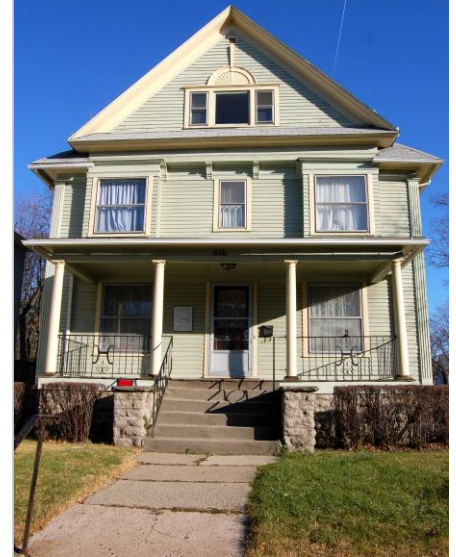

616 Genesee Street
Rochester, NY 14611

The perfect 'home' for
your next event!